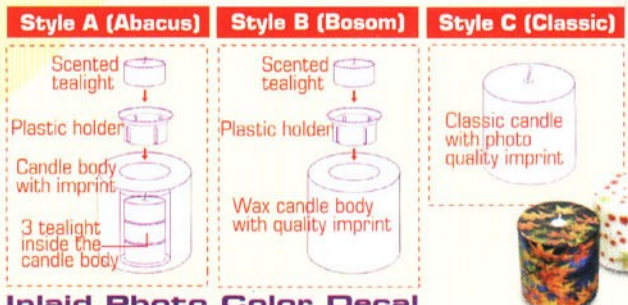

Hill

Fruit & Leaves

Graphics

Phoenix

Winter Bears

Forest

Zebra

Tiger

### Inlaid Photo Color Decal

- \*\*\* 1. Sharp Image
- 2. Perfect Shape
- 3. Wide Range of Patterns
- 4. Custom Designs are Welcomed
- 5. Wonderful Fragrance
- 6. Easy Usage

Size: 3.5" (diameter) x 3.5" (height). Each in polybag with printed box.